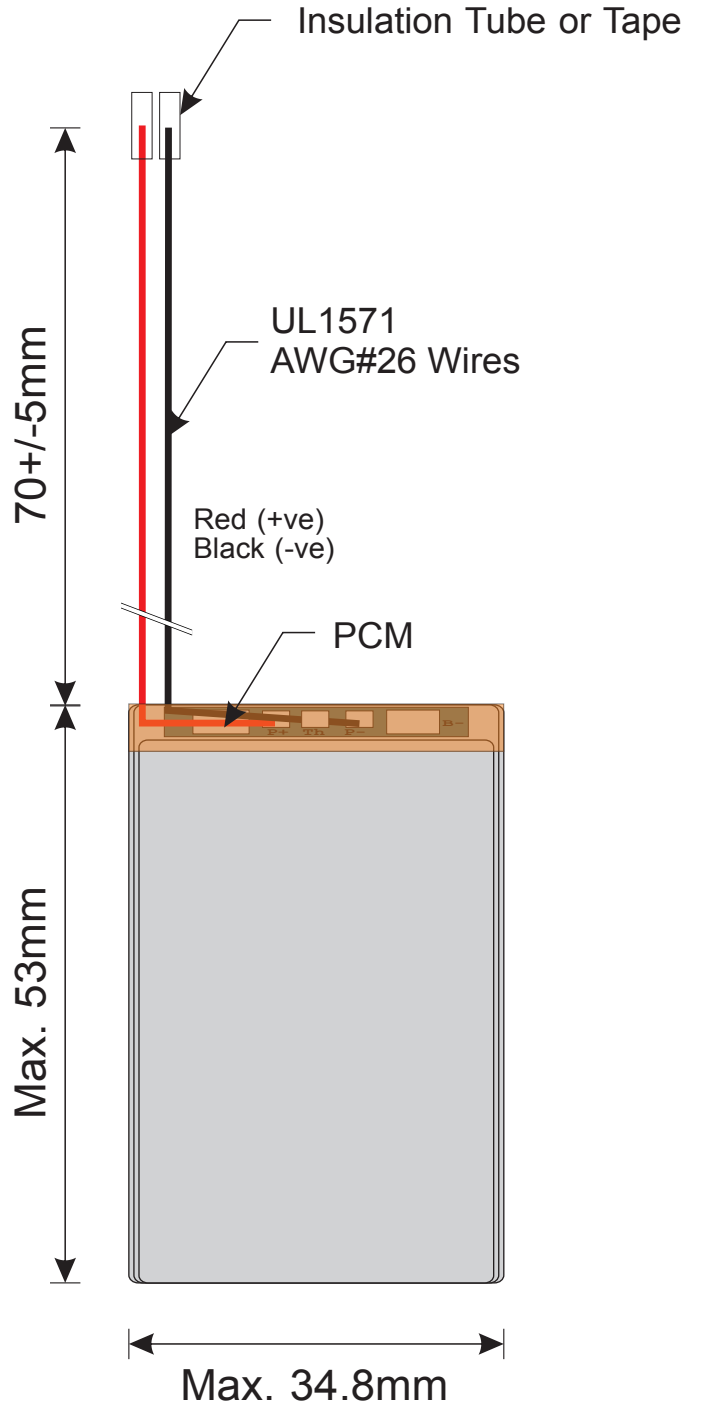

Max. 4.7mm

Kapton Tape

Insulation Tube or Tape

70 +/- 5mm

UL1571
AWG#26 Wires

Red (+ve)
Black (-ve)

PCM

Max. 53mm

Max. 34.8mm