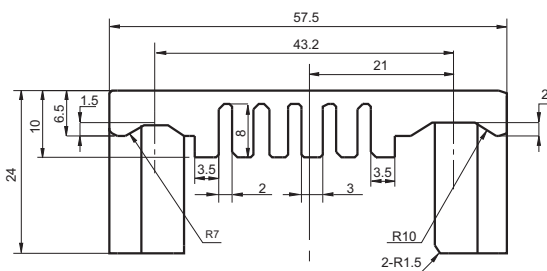

## OUTLINE DIMENSIONS

Unit: mm

### Outline Dimensions

AQP807

HFS24 COVER

HONGFA RELAY

ISO9001, ISO/TS16949, ISO14001, OHSAS18001, IECQ QC 080000 CERTIFIED

2009 Rev. 1.00