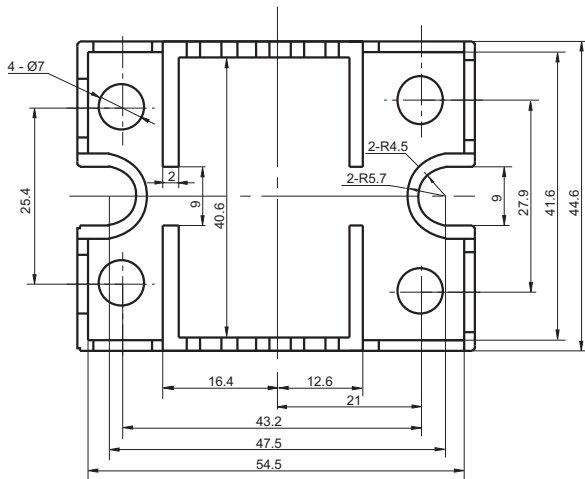

## Applicable SSR type:

AQP807: Suit for HFS15, HFS33 and HFS34;  
 HFS24 COVER: Suit for HFS24 and HFS21.

## OUTLINE DIMENSIONS

Unit: mm

### Outline Dimensions

AQP807

HFS24 COVER

HONGFA RELAY

ISO9001, ISO/TS16949, ISO14001, OHSAS18001, IECQ QC 080000 CERTIFIED

2009 Rev. 1.00