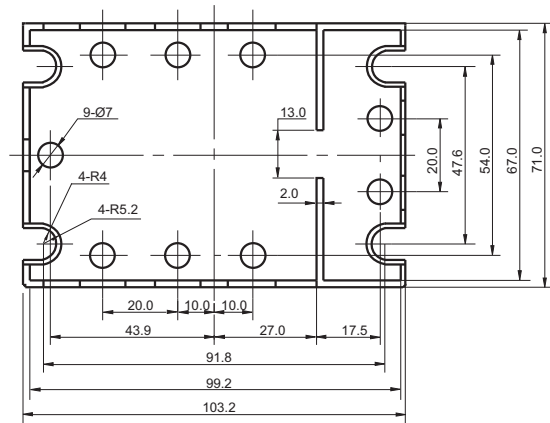

## OUTLINE DIMENSIONS

Unit: mm

### Outline Dimensions

AQP807

HFS24 COVER

HONGFA RELAY

ISO9001, ISO/TS16949, ISO14001, OHSAS18001, IECQ QC 080000 CERTIFIED

2009 Rev. 1.00