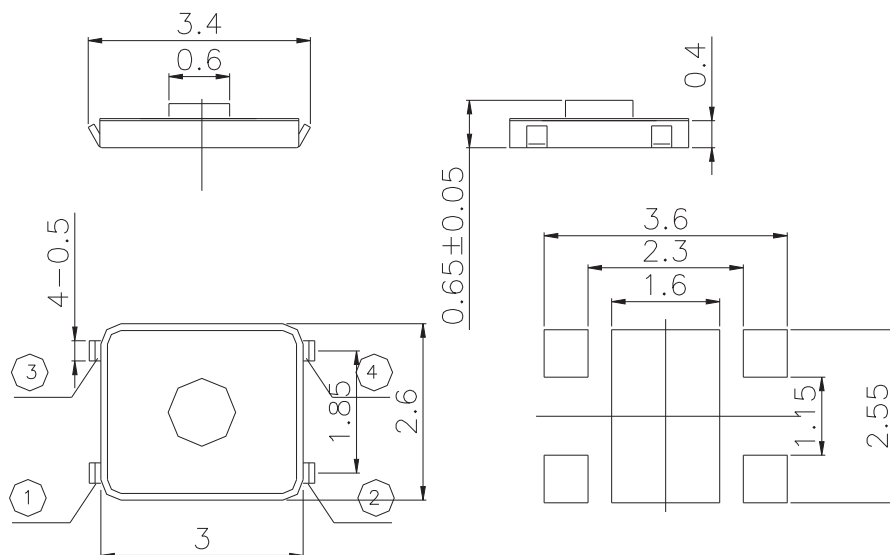

CUSTOMER	CUSTOMER'S P/N	GYE'S P/N	PRODUCT	REVISION
		KAN3241-00601J010 1	TACT SWITCH	A

安装尺寸图

电路图

General tolerance: $\pm 0.2\text{mm}$

NO.	NAME	MATERIAL	NATIONALITY	QTY.	FINISHING
1	TERMINAL	C5191	China	1	Silver plating
2	CASE	LCP	USA	1	
3	CONTACT	SUS	Korea	1	Contact side silver plating
4	Damp Proof Tape	Polyimide	China	1	
5	STEM	Polyamine resin	China	1	