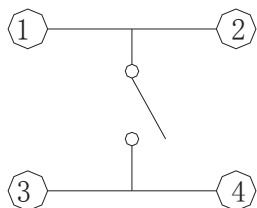

CUSTOMER	CUSTOMER'S P/N	GYE'S P/N	PRODUCT	REVISION
		KAN3241-00601J010 1	TACT SWITCH	A

安装尺寸图

电路图

General tolerance: $\pm 0.2\text{mm}$

NO.	NAME	MATERIAL	NATIONALITY	QTY.	FINISHING
1	TERMINAL	C5191	China	1	Silver plating
2	CASE	LCP	USA	1	
3	CONTACT	SUS	Korea	1	Contact side silver plating
4	Damp Proof Tape	Polyimide	China	1	
5	STEM	Polyamine resin	China	1	