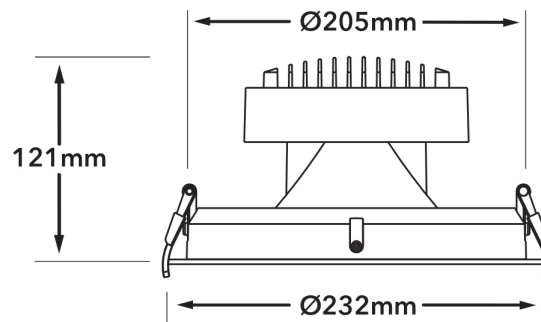

Technical drawing